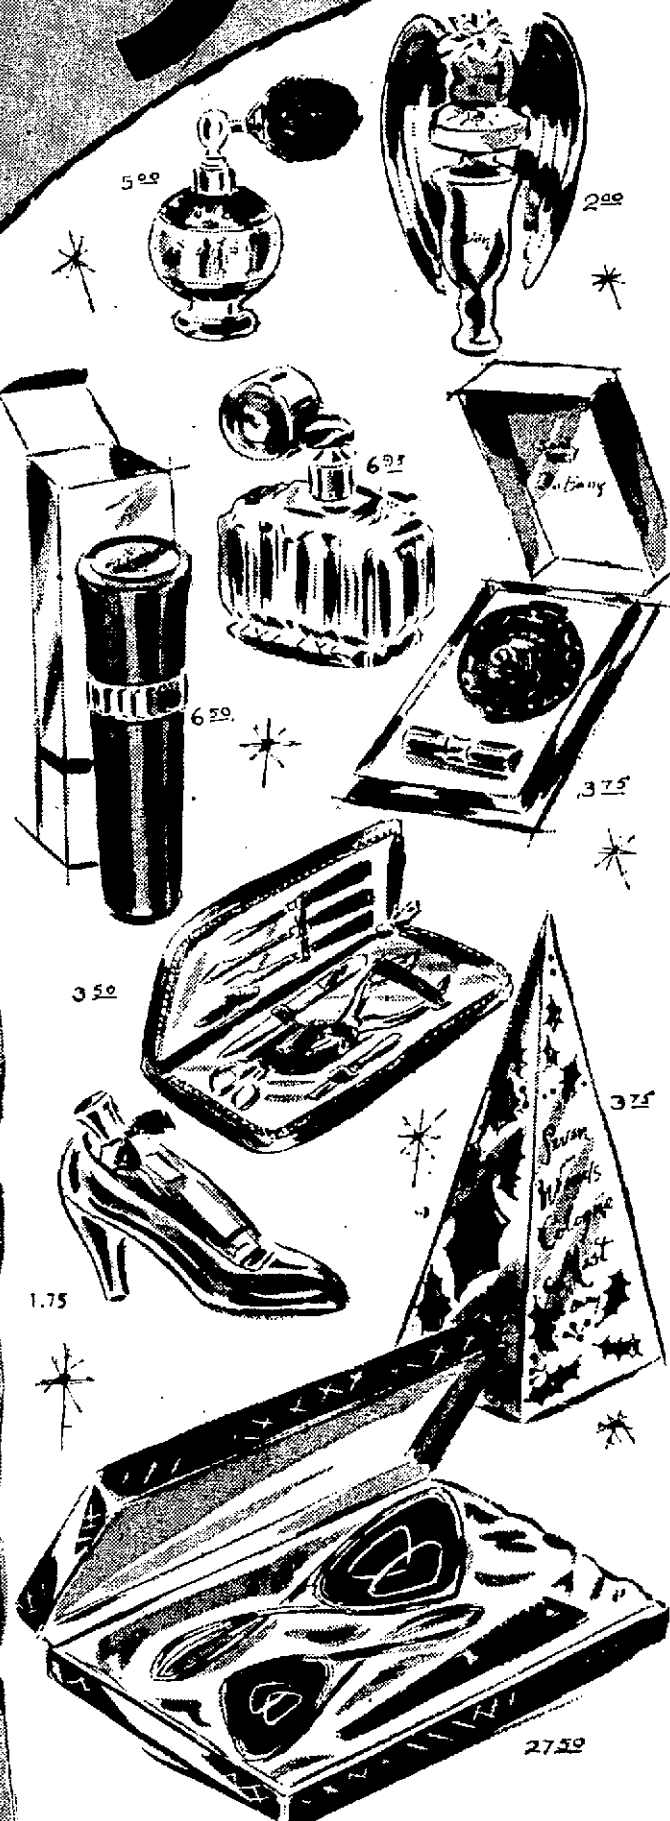

Lovely Gifts for Her Dressing Table

IMPORTED ATOMIZERS — superbly designed in plain and smoked glass by Marcel Franck of France — a wide choice of handsome modernistic styles with gold-colour or silver-colour metal tops. Each, ... **5.00 to 18.00**

TRAVEL BAGS — a delightful array of rich leather cosmetic bags in several sizes, many colours. Some are fitted with plastic jars, hair brush, manicure implements, etc. — others are without fittings — all are plastic lined. Each, ... **12.50 to 35.00**

DUBARRY "SEVEN WINDS" SPRAYMIST — enchanting fragrance in a cologne to spray lavishly! Spray container of colourful plastic with gold-colour metal cap. Each, ... **3.75**
Also in angel motif bottle, 1-oz. size, each, **2.00**

DUBARRY MAKE-UP DUO — "Cloudsilk" compressed face powder in elegant case of simulated tortoiseshell, complete with puff — plus Dubarry Royal Lipstick in gold-colour case. The two, ... **3.75**

ARPEGE SPRAYMIST — "Arpege" Cologne Spraymist by Lanvin of France in a generous gift size boudoir flacon in rich black and gold-colour. Each, ... **6.50**

IMPORTED MANICURE SETS — cases containing all the essentials for good nail grooming. In rich leather and beautifully lined, with manicure implements offering a choice of handles. Large sets have both nail and cuticle clippers. Set, ... **3.50 to 10.50**

COTY FRAGRANCE SLIPPERS — adorable little "Golden Slippers", each holds a small flacon of magnetic "L'Aimant" or exotic "Emeraude". Toilet Water. A light-hearted, lovely gift for her dressing table! Complete, ... **1.75**