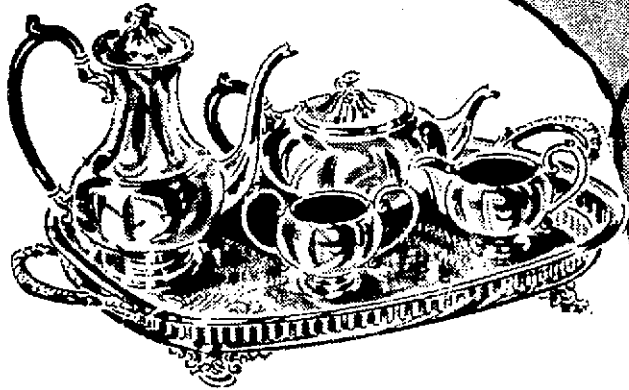

EATON'S for GIFT IDEAS

Shop Tonight and
Every Night Except
Saturday — Until

9

SILVER-PLATE TEA SET AND TRAY — beautiful melon design in gleaming silver-plate — a gracious complement to entertaining in both traditional and modern settings. Eight-cup teapot and eight-cup coffee pot, both with heat-resistant handles, gilt lined cream and sugar and a handsome silver-plate pierced gallery tray about 22 1/2 by 14 inches including handles. 5-Piece Set, ... **59.50**
Holloware, Main Floor, Portage, Dept. 213